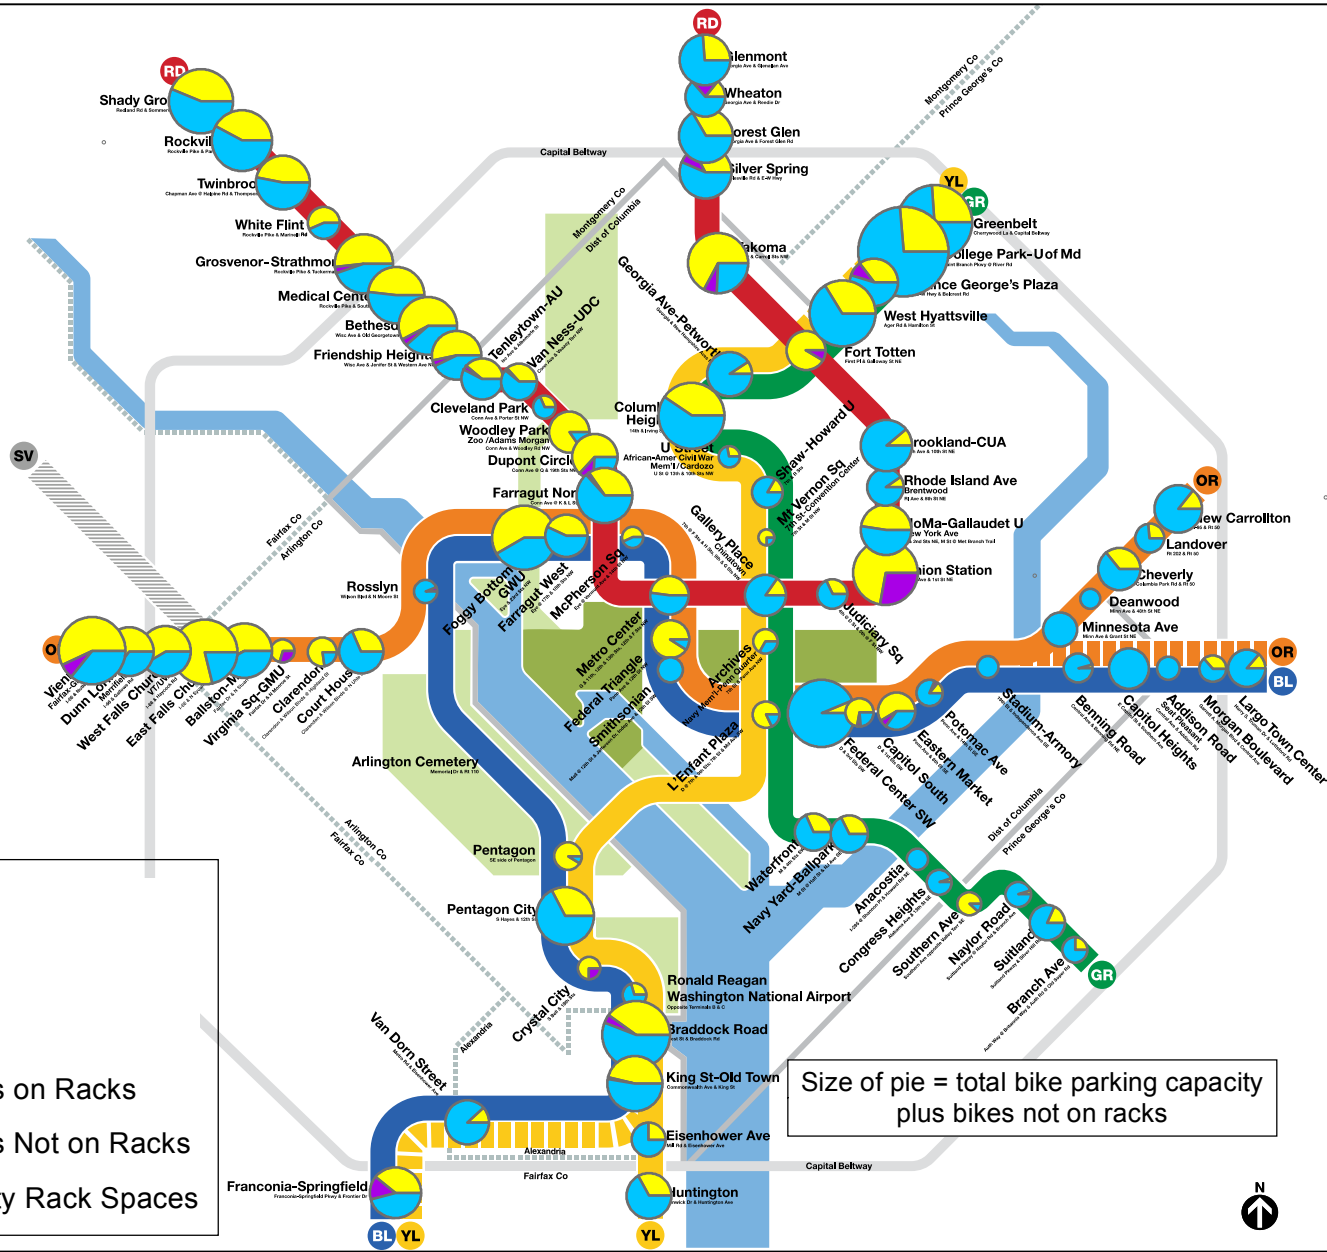

2013 Bicycle Parking Census at Metrorail Stations

Legend

-  Bikes on Racks
-  Bikes Not on Racks
-  Empty Rack Spaces

Size of pie = total bike parking capacity plus bikes not on racks