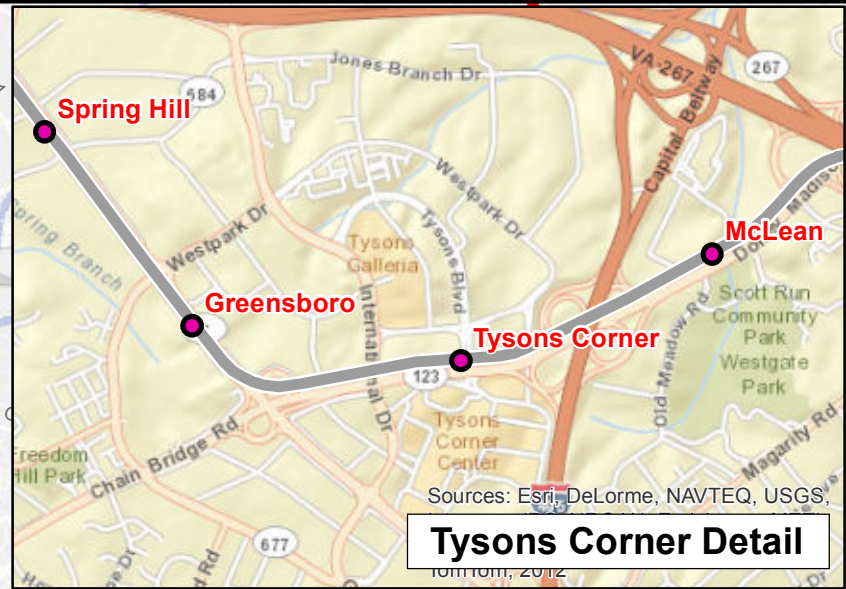

# The Silver Line (Phase 1)

**Service Hours:**  
 (same as Metrorail)  
 Monday-Thursday: 5:00am to midnight  
 Friday: 5:00am to 3:00am (Sat.)  
 Saturday: 7:00am to 3:00am (Sun.)  
 Sunday: 7:00am to midnight

**Frequencies on Silver Line:**  
 Peak Periods: 6 minutes  
 Off-Peak Periods: 12 minutes  
 Weekends: 12-15 minutes

**Travel Time and Fares:**  
 From Metro Center  
 to Tysons Corner: 29 minutes  
 to Wiehle Avenue: 40 minutes  
 Same fare structure as Metrorail

WMATA Low Surface Distortion Projection  
 Central Meridian:-77.033 Standard Parallel:38.833  
 Datum: NAD83 NSRS2007; Units: Feet  
 VA-654 WMATA Enterprise GIS