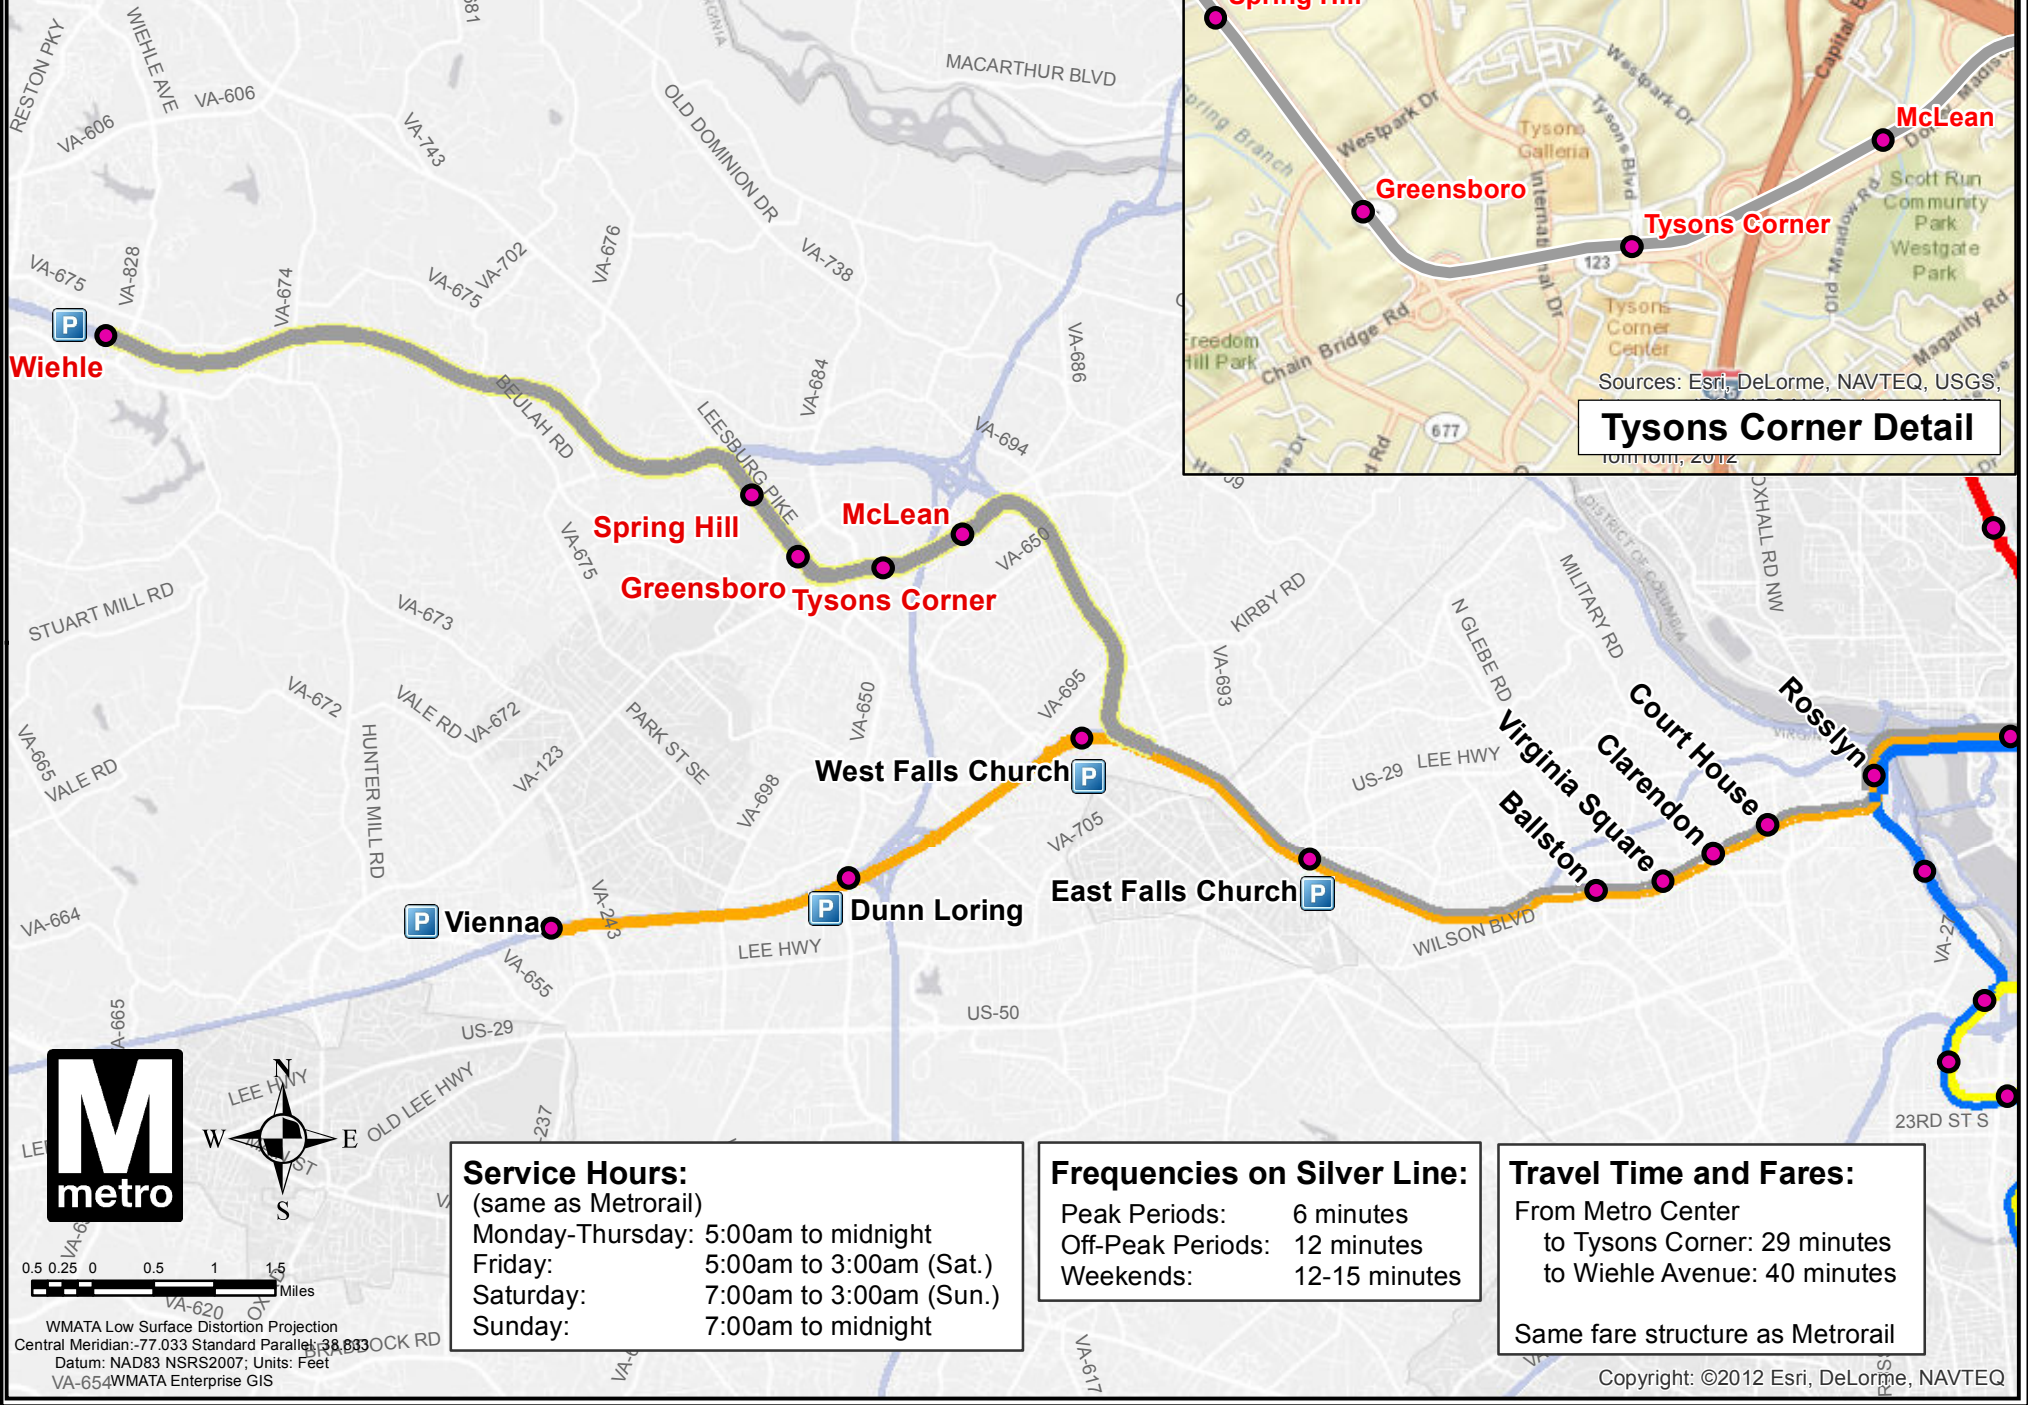

# The Silver Line (Phase 1)

**Service Hours:**  
 (same as Metrorail)  
 Monday-Thursday: 5:00am to midnight  
 Friday: 5:00am to 3:00am (Sat.)  
 Saturday: 7:00am to 3:00am (Sun.)  
 Sunday: 7:00am to midnight

**Frequencies on Silver Line:**  
 Peak Periods: 6 minutes  
 Off-Peak Periods: 12 minutes  
 Weekends: 12-15 minutes

**Travel Time and Fares:**  
 From Metro Center  
 to Tysons Corner: 29 minutes  
 to Wiehle Avenue: 40 minutes  
 Same fare structure as Metrorail

WMATA Low Surface Distortion Projection  
 Central Meridian:-77.033 Standard Parallel:38.833  
 Datum: NAD83 NSRS2007; Units: Feet  
 VA-654 WMATA Enterprise GIS